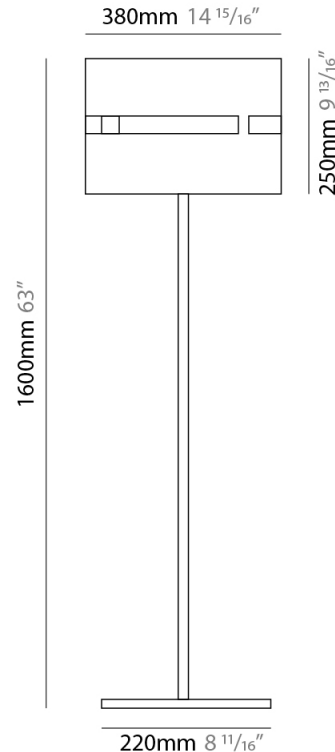

LUZ OCULTA METAL PORTABLE

D54021-

base number   Finish
Options

PROJECT	_____
TYPE	_____
SPECIFIER	_____
QUANTITY	_____
DATE	_____

1. To build a product code in our configurator select the specify button on the base model # product page
2. To build a manual product code on this datasheet choose from the options listed below in blue font and add the suffix to the base model #

GENERAL

Series: Luz Oculta
Subseries: Luz Oculta Metal
Brand: Fambuena
Division: Design
Mounting Type: Portable
Mounting Location: Floor
Subcategory: Floor

PHYSICAL

Shape: Cylinder
Diameter (mm): 380
Diameter (in): 14 ¹⁵/₁₆
Height (mm): 1600
Height (in): 63
Light Distribution: Direct / Indirect
Fixture Finish: [BRA](#) / [BRZ](#) / [ABR](#)
Fixture Material: Metal
Upon Request: Bolt Down

ELECTRICAL

Number of Lamps: 1
Lamp Type: LED Retrofit
Lamp Shape: A19
Bulb Included: Bulb Not Included
Max. Wattage Per Lamp (W): 7
Lamp Base: E26
Input Voltage (V): 120
Upon Request: 277Vac / GU24

LED

OPTICAL

RATINGS AND CERTIFICATIONS

Certified By: Certified for North American Standards
IP rating: IP20